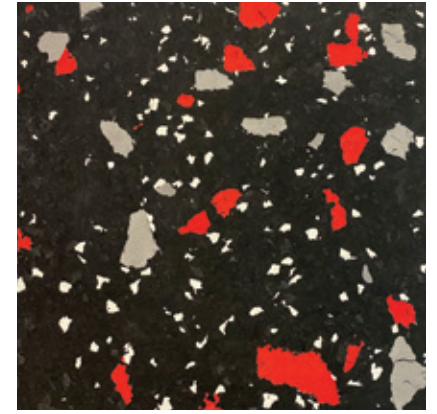

- Standard with 20% color fleck
- Combines BigChip™ with regular fleck

Avalanche

82, 82-BC, 110, 110-BC

Buckeye

82-BC, 96-BC, 110

Iceberg

82, 109-BC

Merica

94, 96-BC, 109-BC

Polar

82-BC, 109

Rambo

82-BC, 88, 89, 91-BC

Stallion

104, 104-BC, 109, 109-BC

Tighten Up